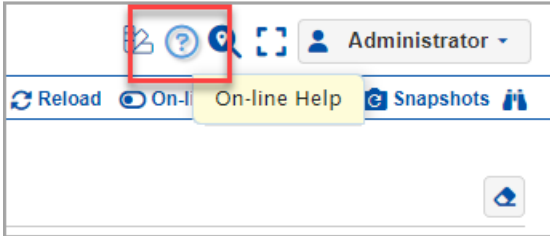

Help Library	Recommended	Contact Us	X
Subject ____			
Details ____			
Your name Administrator			
Your email address admin			
Upload an Attachment			
Send email			
This site is protected by reCAPTCHA and the Google Privacy Policy and Terms of Service apply			

You can also email us at feedback@expertchoice.com.